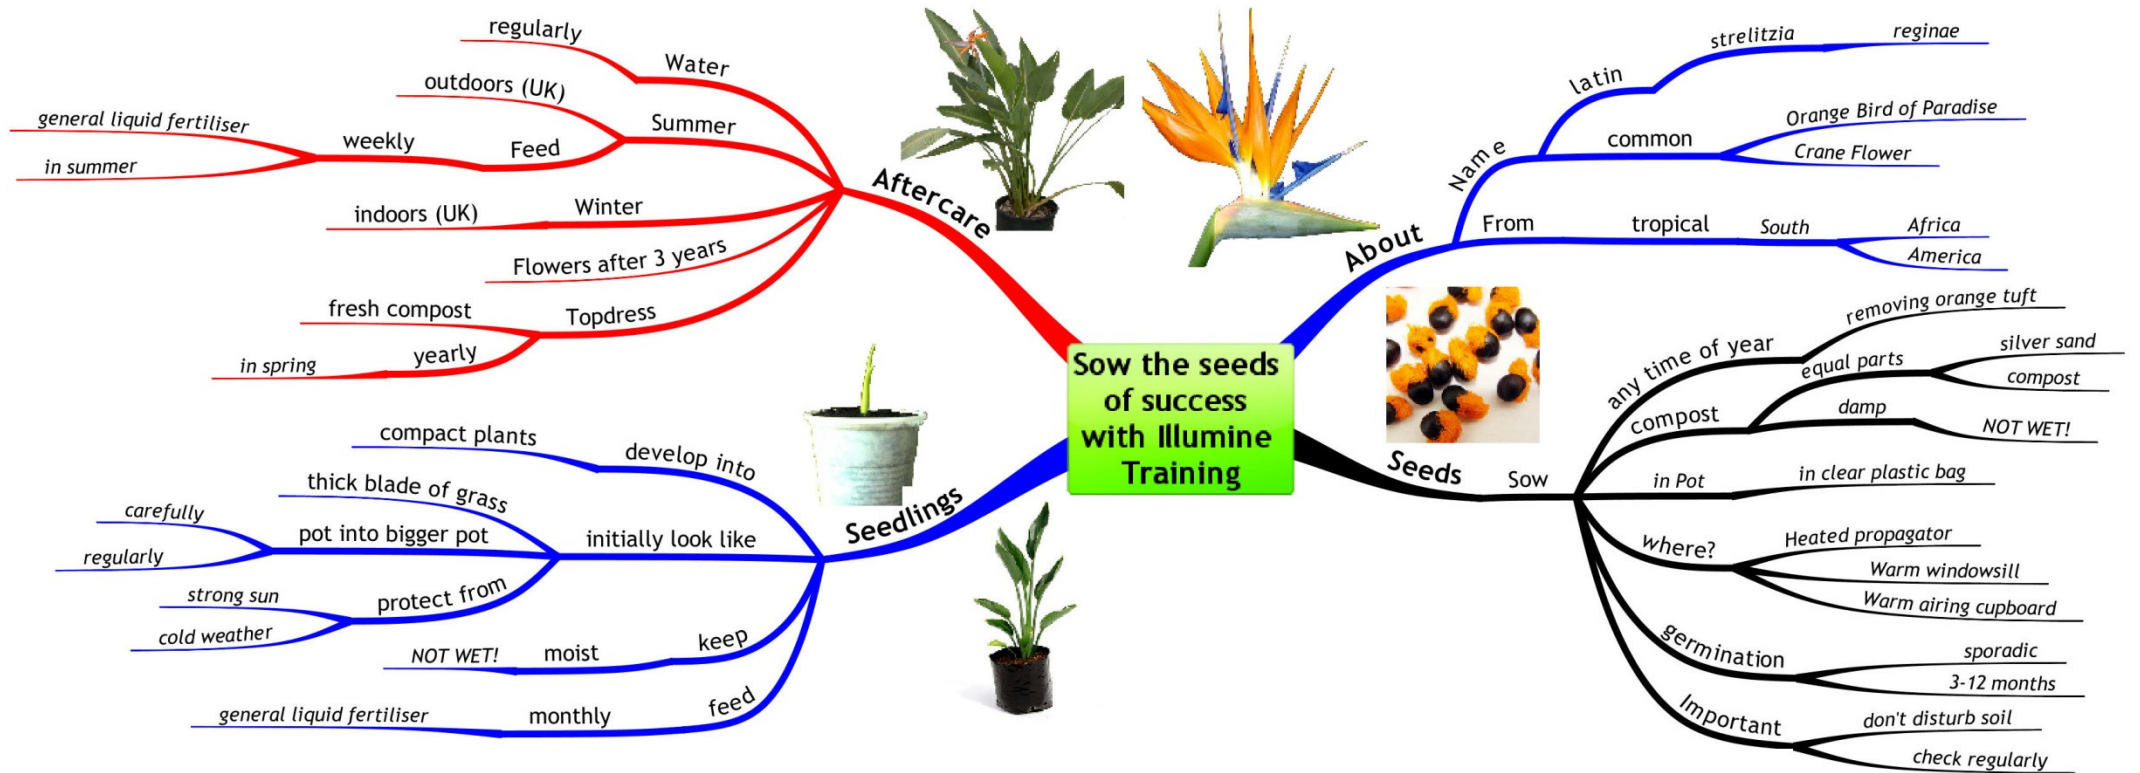

sow... nurture... grow... your Bird of Paradise seeds

engage... inspire... grow... your people with us

For more detail on Mind Mapping and thinking skills you can call us on +44 (0)1753 866633, email info@illumine.co.uk, or visit www.illumine.co.uk